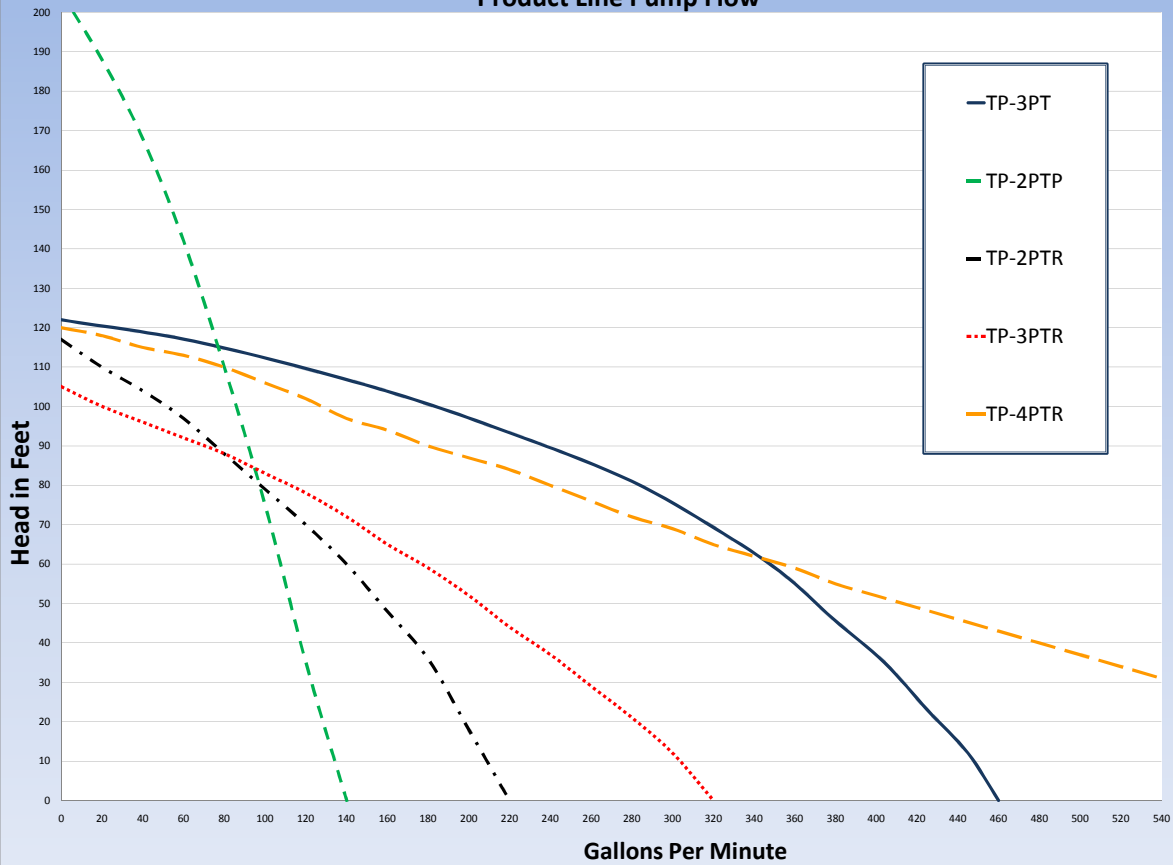

TrunkPump

Product Line Pump Flow

TrunkPump Hydraulic Model Performance Curves