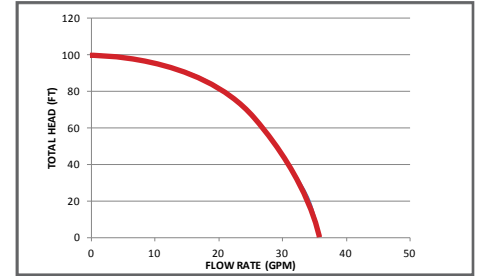

WATER PUMP PERFORMANCE CURVE

WP-1015HT