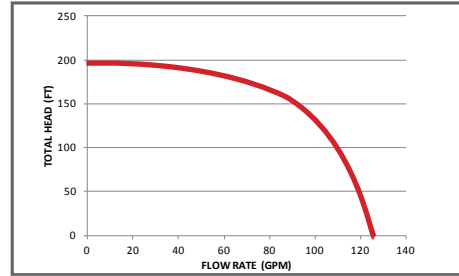

WATER PUMP PERFORMANCE CURVE

WP-2013HR / HP-2015R

HP-2065HR/HP-2070R/HPFK-2065HR/
HPFK-2070R/HPFC-2065HR/HPFC-2070R

NP-2050HR/NP-2065HR/NP-2070R

NP-3065HR/NP-3070R

TP-2065HM

TP-2065HT/TP-2070RT

TP-3013HM/TP-3015RM