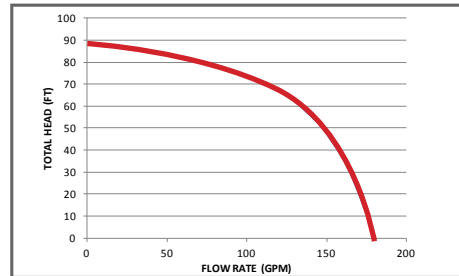

WATER PUMP PERFORMANCE CURVE

WP-2013HR / HP-2015R

HP-2065HR/HP-2070R/HPFK-2065HR/
HPFK-2070R/HPFC-2065HR/HPFC-2070R

NP-2050HR/NP-2065HR/NP-2070R

NP-3065HR/NP-3070R

TP-2065HM

TP-2065HT/TP-2070RT

TP-3013HM/TP-3015RM