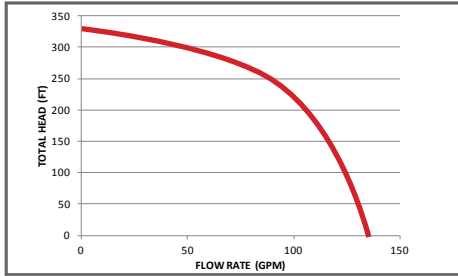

WATER PUMP PERFORMANCE CURVE

WP-2013HR / HP-2015R

HP-2065HR/HP-2070R/HPFK-2065HR/
HPFK-2070R/HPFC-2065HR/HPFC-2070R

NP-2050HR/NP-2065HR/NP-2070R

NP-3065HR/NP-3070R

TP-2065HM

TP-2065HT/TP-2070RT

TP-3013HM/TP-3015RM