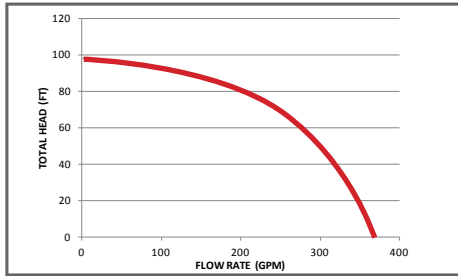

WATER PUMP PERFORMANCE CURVE

WP-2013HR / HP-2015R

HP-2065HR/HP-2070R/HPFK-2065HR/
HPFK-2070R/HPFC-2065HR/HPFC-2070R

NP-2050HR/NP-2065HR/NP-2070R

NP-3065HR/NP-3070R

TP-2065HM

TP-2065HT/TP-2070RT

TP-3013HM/TP-3015RM