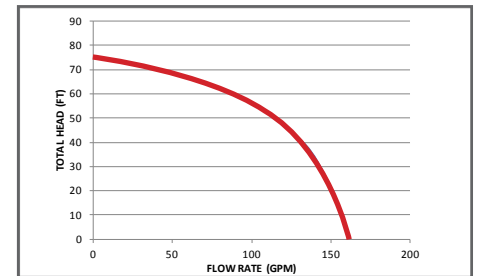

WATER PUMP PERFORMANCE CURVE

WP-2013HR / HP-2015R

HP-2065HR/HP-2070R/HPFK-2065HR/
HPFK-2070R/HPFC-2065HR/HPFC-2070R

NP-2050HR/NP-2065HR/NP-2070R

NP-3065HR/NP-3070R

TP-2065HM

TP-2065HT/TP-2070RT

TP-3013HM/TP-3015RM