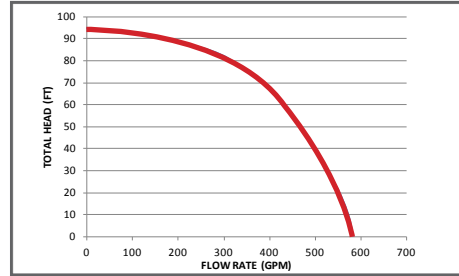

TP-4013HM/TP-4015RM