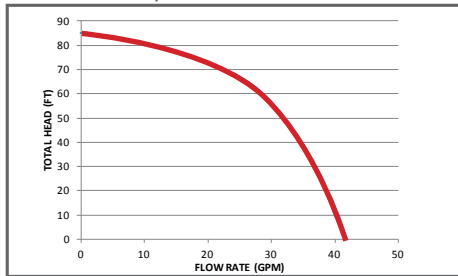

WP-1015HT/WP-1020R