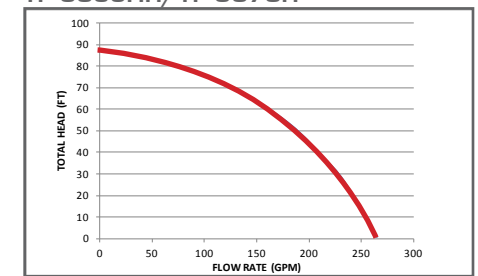

WP-3065HL/WP-3070S/
TP-3065HR/TP-3070R