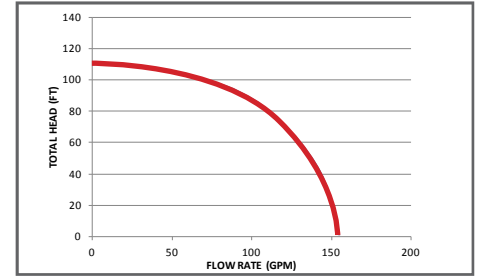

WATER PUMP PERFORMANCE CURVE

WP-2013HR / HP-2015R

HP-2065HR/HP-2070R/HPFK-2065HR/
HPFK-2070R/HPFC-2065HR/HPFC-2070R

NP-2050HR/NP-2065HR/NP-2070R

NP-3065HR/NP-3070R

TP-2065HM

TP-2065HT/TP-2070RT

TP-3013HM/TP-3015RM