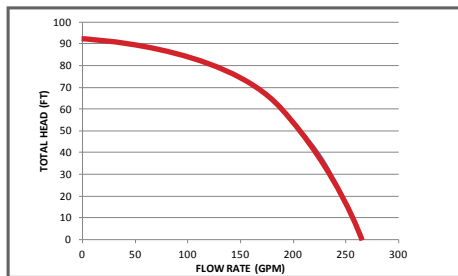

WATER PUMP PERFORMANCE CURVE

WP-2013HR / HP-2015R

HP-2065HR/HP-2070R/HPFK-2065HR/
HPFK-2070R/HPFC-2065HR/HPFC-2070R

NP-2050HR/NP-2065HR/NP-2070R

NP-3065HR/NP-3070R

TP-2065HM

TP-2065HT/TP-2070RT

TP-3013HM/TP-3015RM