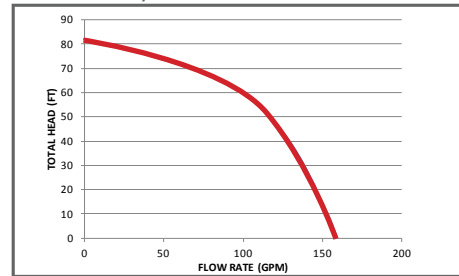

WP-2050HL/WP-2065HL/
WP-2070S/WPK-2065CM