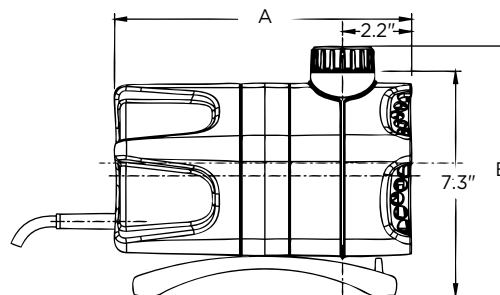

- Use vertically or horizontally
- Removable pre-filter for cleaning
- Ideal for filtration, waterfall and streams

WGP-95-PW

WGP-65-PW

WGP SERIES	Item Number	Amps	Watts	Cord (ft)	Submerged Use	Discharge FNPT	Gallons Per Hour (GPH) at height						Shut Off (ft)
							1'	5'	10'	15'	20'	25'	
WGP-65-PW	566409	2	230	16'	✓	1-1/4"	1900	1250	785	325	-	-	20
WGP-80-PW	566417	6.3	700	16'	✓	1-1/4"	3500	3200	2700	2100	1300	695	29.5
WGP-95-PW	566407	6.3	700	16'	✓	1-1/4"	4280	4000	3500	2850	2200	1370	30

DIMENSIONS (INCHES)

	A	B	C
WGP-65-PW	9.6	8.1	6.35
WGP-80-PW	11.0	8.1	6.35
WGP-95-PW	11.0	8.1	6.35

LittleGIANT®
Outdoor Living

HOTLINE 888.956.0000

lg-outdoor.com