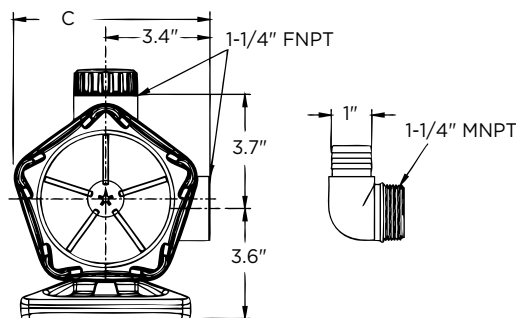

- Use vertically or horizontally
- Removable pre-filter for cleaning
- Ideal for filtration, waterfall and streams

WGP-95-PW

WGP-65-PW

WGP SERIES	Item Number	Amps	Watts	Cord (ft)	Submerged Use	Discharge FNPT	Gallons Per Hour (GPH) at height						Shut Off (ft)
							1'	5'	10'	15'	20'	25'	
WGP-65-PW	566409	2	230	16'	✓	1-1/4"	1900	1250	785	325	-	-	20
WGP-80-PW	566417	6.3	700	16'	✓	1-1/4"	3500	3200	2700	2100	1300	695	29.5
WGP-95-PW	566407	6.3	700	16'	✓	1-1/4"	4280	4000	3500	2850	2200	1370	30

DIMENSIONS (INCHES)

	A	B	C
WGP-65-PW	9.6	8.1	6.35
WGP-80-PW	11.0	8.1	6.35
WGP-95-PW	11.0	8.1	6.35

LittleGIANT®
Outdoor Living

HOTLINE 888.956.0000

lg-outdoor.com