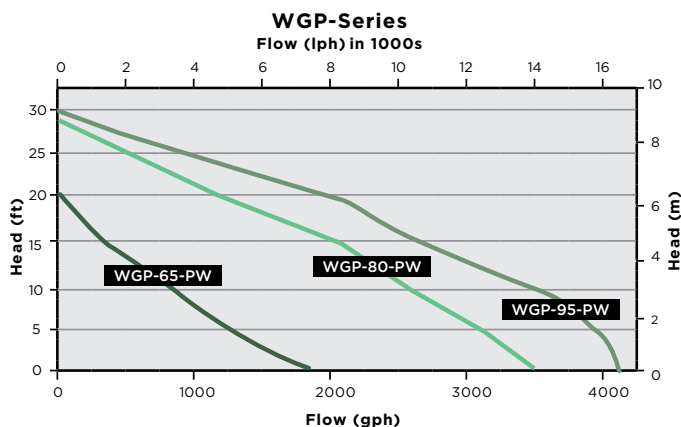

Direct Drive Pumps

WGP-Series

Efficient, oil-less direct-drive dual-discharge pumps produce greater pressure, so each can serve two water features simultaneously. Installed either vertically or horizontally, the corrosion-resistant submersible body is designed for non-potable, continuous operation.

- Use vertically or horizontally
- Removable pre-filter for cleaning
- Ideal for filtration, waterfall and streams

WGP-95-PW

WGP-65-PW

WGP SERIES	Item Number	Amps	Watts	Cord (ft)	Submerged Use	Discharge FNPT	Gallons Per Hour (GPH) at height						Shut Off (ft)
							1'	5'	10'	15'	20'	25'	
WGP-65-PW	566409	2	230	16'	✓	1-1/4"	1900	1250	785	325	-	-	20
WGP-80-PW	566417	6.3	700	16'	✓	1-1/4"	3500	3200	2700	2100	1300	695	29.5
WGP-95-PW	566407	6.3	700	16'	✓	1-1/4"	4280	4000	3500	2850	2200	1370	30

DIMENSIONS (INCHES)

	A	B	C
WGP-65-PW	9.6	8.1	6.35
WGP-80-PW	11.0	8.1	6.35
WGP-95-PW	11.0	8.1	6.35

LittleGIANT®
Outdoor Living

HOTLINE 888.956.0000

lg-outdoor.com