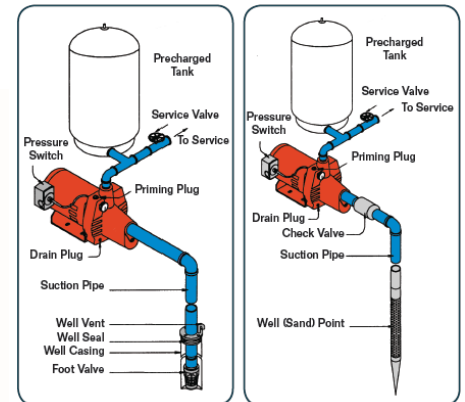

1/2 HP
8 GPM

RJS-50E Shallow Well Jet Pump

Features and benefits:

- **Shallow well cast iron jet pump**
Ideal for use in pumping at depths of 25' or less
- **Heavy-duty cast iron construction**
For years of service and reliability
- **Includes factory pre-set 30/50 pressure switch**
Produced up to 50 PSI with automatic shut off
- **115/230 volt heavy-duty motor**
TEFC design with simple connection to existing power source

Item #	UPC Code	Intake	Discharge	Suction Lift	Discharge Pressure (PSI)				Max Pressure	Max Head
					Gallons Per Minute					
					20	30	40	50		
602234	0 10121 13467 6	1"	1" FNPT	5'	11.8	8.3	4.3	2.4	52	120'
				15'	9.6	5.8	3.2	1.4	48	110'
				25'	6.7	4.0	2.6	-	43	100'